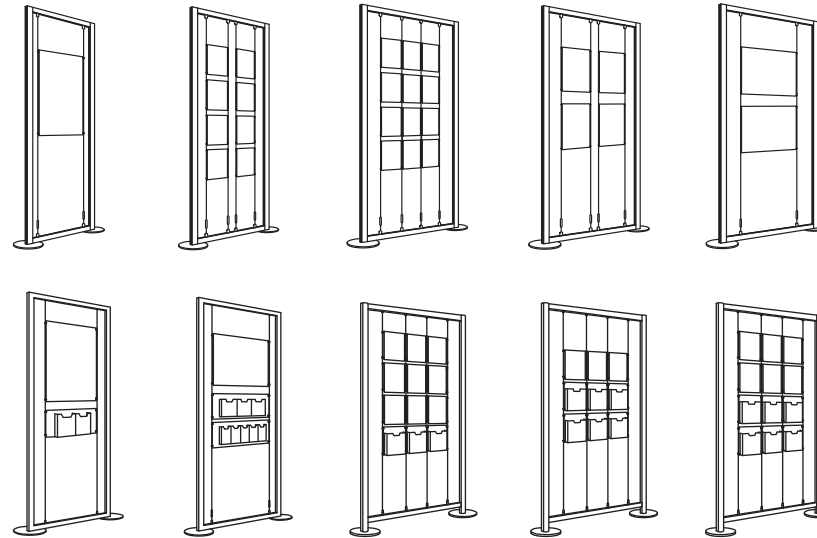

# FREESTANDING DISPLAY UNITS - FREESTYLE FRAMES

## FreeStyle Display Unit Configurations

FreeStyle frames are made from aluminum profile with anodized silver finish. Profiles are supplied with a slot to take the cables or rods fitted with a quick fit toggle. Just clip in, turn and lock, then hang standard accessories from the cables. Add shelves, acrylic frames, lights, leaflet dispensers, graphic panels, etc.