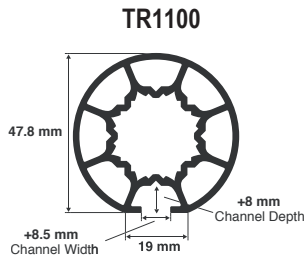

## FreeStyle Display Unit Configurations

FreeStyle frames are made from aluminum profile with anodized silver finish. Profiles are supplied with a slot to take the cables or rods fitted with a quick fit toggle. Just clip in, turn and lock, then hang standard accessories from the cables. Add shelves, acrylic frames, lights, leaflet dispensers, graphic panels, etc.