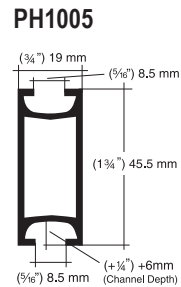

## FreeStyle Display Unit Configurations

FreeStyle frames are made from aluminum profile with anodized silver finish. Profiles are supplied with a slot to take the cables or rods fitted with a quick fit toggle. Just clip in, turn and lock, then hang standard accessories from the cables. Add shelves, acrylic frames, lights, leaflet dispensers, graphic panels, etc.