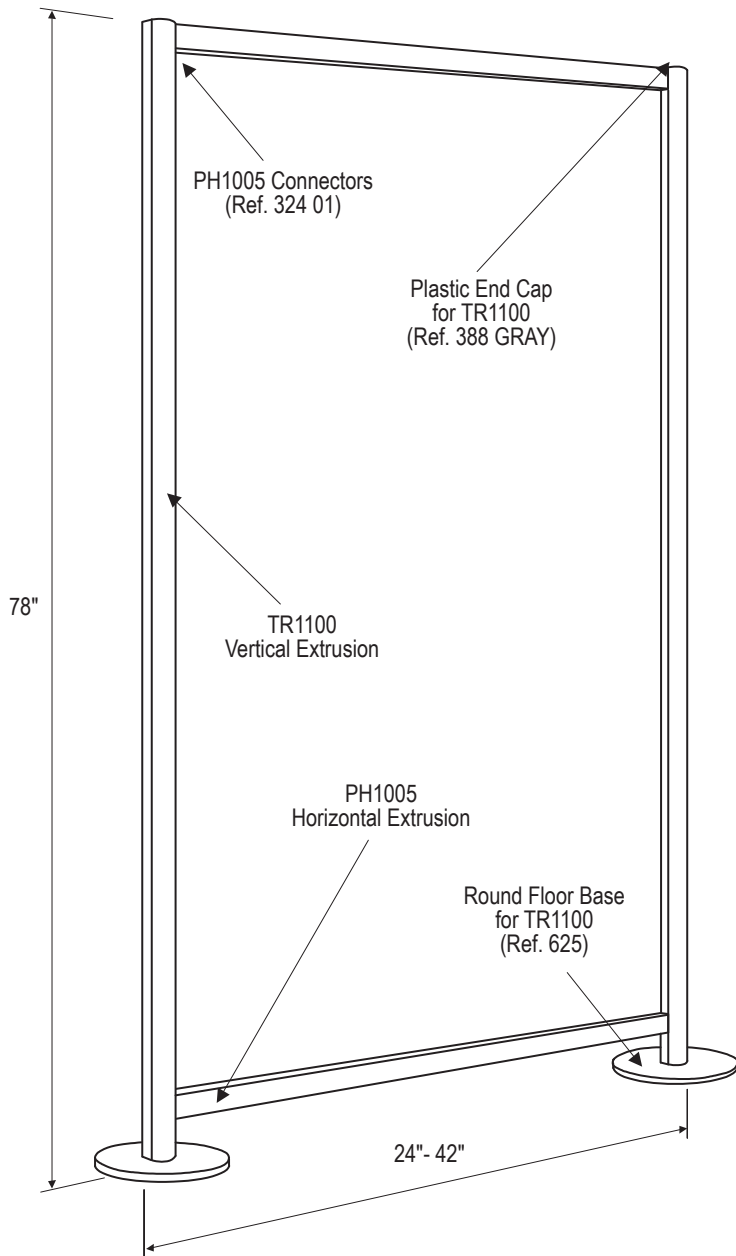

## FreeStyle Display Unit Configurations

FreeStyle frames are made from aluminum profile with anodized silver finish. Profiles are supplied with a slot to take the cables or rods fitted with a quick fit toggle. Just clip in, turn and lock, then hang standard accessories from the cables. Add shelves, acrylic frames, lights, leaflet dispensers, graphic panels, etc.