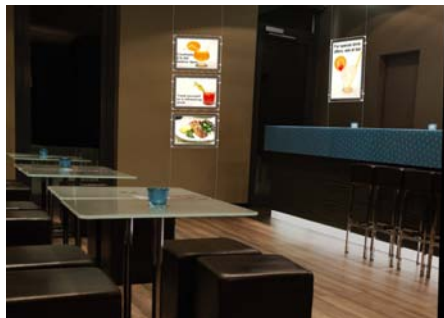

### LED Light Pocket – the new way to illuminate posters

Light Pocket is an eye catching way to illuminate your posters and graphics that adds sparkle and interest drawing attention to your promotional messages.

Position in the window or interior of your premises. Make stunning window displays or use the double sided units to create partitions within your premises. Single sided units are excellent for brightening up dark areas of a room.

Transform the appearance of your premises with these ultra slim LED light boxes that are only 9/16" (14 mm) thick. The floating LED light boxes look different from anything else on the market. The Light Pocket is suspended from almost invisible powered cables which are fitted between floor and ceiling.

- **Ultra bright and floats like magic with no visible power supply, drawing people to look at your graphics -**  
Light Pocket LED's last for up to 100,000 hours
- **Incredibly slim - only 14 mm (9/16") thick -**  
Available as Single and Double Sided, Landscape and Portrait
- **Highly energy efficient -**  
Uses very low levels of electricity
- **Quick and easy poster change -**  
Uses up to 90gsm or back lit ink-jet prints
- **The Light Pocket is suspended from almost invisible powered cables which are fitted between floor and ceiling -**  
Small power supply (no large transformer to hide)
- **Maintenance free -**  
No need to change tubes or lamps