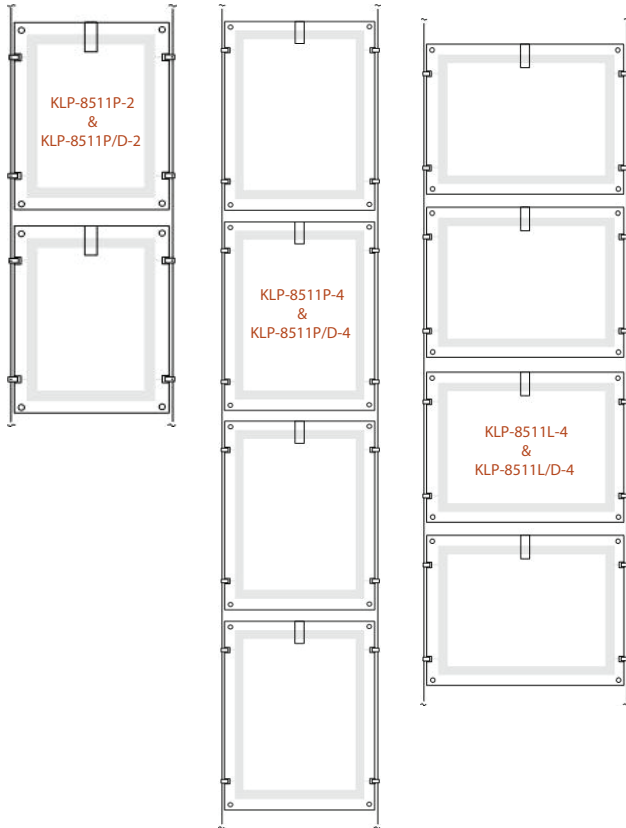

8.5" x 11" (Letter Size) - Landscape & Portrait Light Pocket Kits

Portrait - Single Sided

Item Code	Description	Retail Price
KLP-8511P-2	2 Pocket per Kit	$278.00
KLP-8511P-3	3 Pocket per Kit	$398.00
KLP-8511P-4	4 Pocket per Kit	$498.00

Portrait - Double Sided

Item Code	Description	Retail Price
KLP-8511P/D-2	2 Pocket per Kit	$408.00
KLP-8511P/D-3	3 Pocket per Kit	$578.00
KLP-8511P/D-4	4 Pocket per Kit	$738.00

Landscape - Single Sided

Item Code	Description	Retail Price
KLP-8511L-2	2 Pocket per Kit	$278.00
KLP-8511L-3	3 Pocket per Kit	$398.00
KLP-8511L-4	4 Pocket per Kit	$498.00

Landscape - Double Sided

Item Code	Description	Retail Price
KLP-8511L/D-2	2 Pocket per Kit	$408.00
KLP-8511L/D-3	3 Pocket per Kit	$578.00
KLP-8511L/D-4	4 Pocket per Kit	$738.00