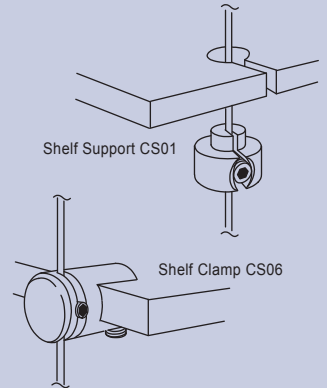

Cable Suspended Shelves - a quick and easy way to create high impact presentations, that communicates your message simply and effectively, and works in harmony with any environment...

Ceiling to Floor Shelving Kits	Ceiling to Wall Shelving Kits	Wall to Floor Shelving Kits	Wall to Wall Shelving

**1**

Drilled/Slotted or Plain Glass Shelves	Shaped Glass or Acrylic Shelves	Shaped Glass Corner Shelves	Sloping & Narrow Acrylic Shelves

**2**

Acrylic Screens & Logo-Panels	Shaped Acrylic Panels	Acrylic Message Boards	Custom Shaped Logo-Panels
Create impressive screens, backgrounds, and logo-panels using clear, frosted, or colored acrylic with vinyl lettering or ink-jet prints...	Increase visual impact, by adding to your product display custom shaped panels with graphics or text...	Use panels with acrylic pockets for easy message change. Ideal for permanent or temporary text and graphics display...	Create high quality branding with custom shaped logo-panels and extruded letters and corporate logos...

**3**

Straight Lights Single	Straight Lights Double	Offset Lights Single	Wirelights - Single (Economical Option)

**CREATE YOUR PERSONALIZED KIT:**

Choose from a standard cable display system...

Choose from either clamp or drilled supports...