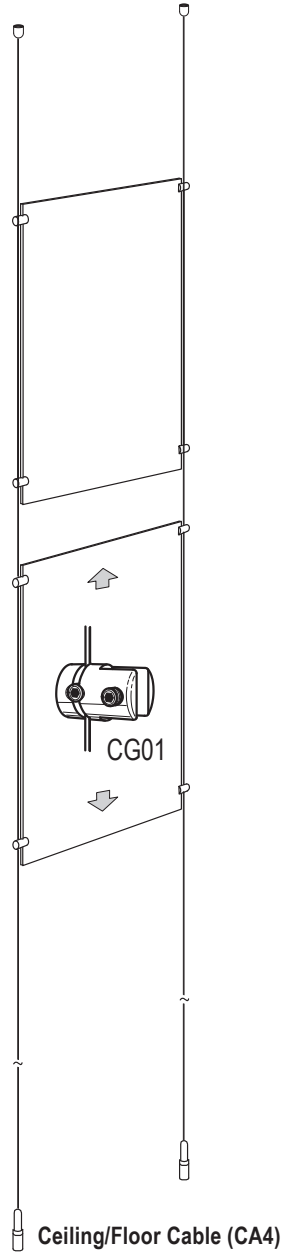

# 1.5mm Cable Display Systems - INSTALLATION GUIDELINES

Ceiling/Floor Cable (CA4)

Ceiling/Floor Cable (CA4)

Quick Fit Cable (CQQ)  
Channel Attachment

### Easy Access Pocket Portrait

Portrait pockets in 1/8" clear acrylic with polished edges. Design to take various poster, photos and documents. Also available in non-glare acrylic.

### Easy Access Pocket Landscape

Landscape pockets in 1/8" clear acrylic with polished edges. Design to take various poster, photos and documents. Also available in non-glare acrylic.

### "C" Shaped Easy Access Pocket

Poster display that has a decorative back panel which can be screen-printed with logos or text. Available in various sizes. Single or double sided.