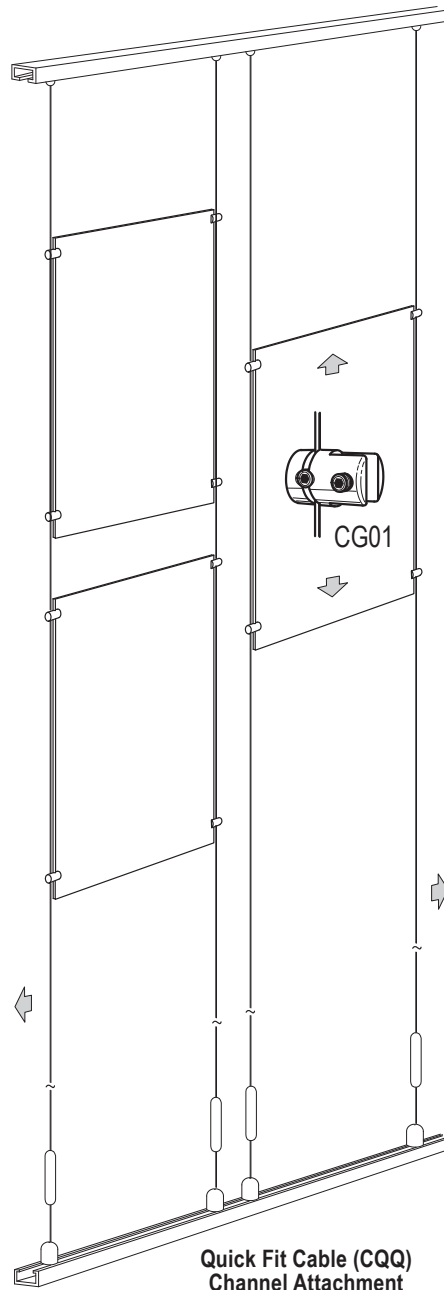

# 1.5mm Cable Display Systems - INSTALLATION GUIDELINES

Ceiling/Floor Cable (CA4)

Ceiling/Floor Cable (CA4)

Quick Fit Cable (CQQ)  
Channel Attachment

### Easy Access Pocket Portrait

Portrait pockets in 1/8" clear acrylic with polished edges. Design to take various poster, photos and documents. Also available in non-glare acrylic.

### "C" Shaped Easy Access Pocket

Poster display that has a decorative back panel which can be screen-printed with logos or text. Available in various sizes. Single or double sided.

### Glass or Acrylic Twin Panels

Poster display panel designed to fit graphics, prints, photos, or fine art reproductions between two pieces of clear acrylic or glass.