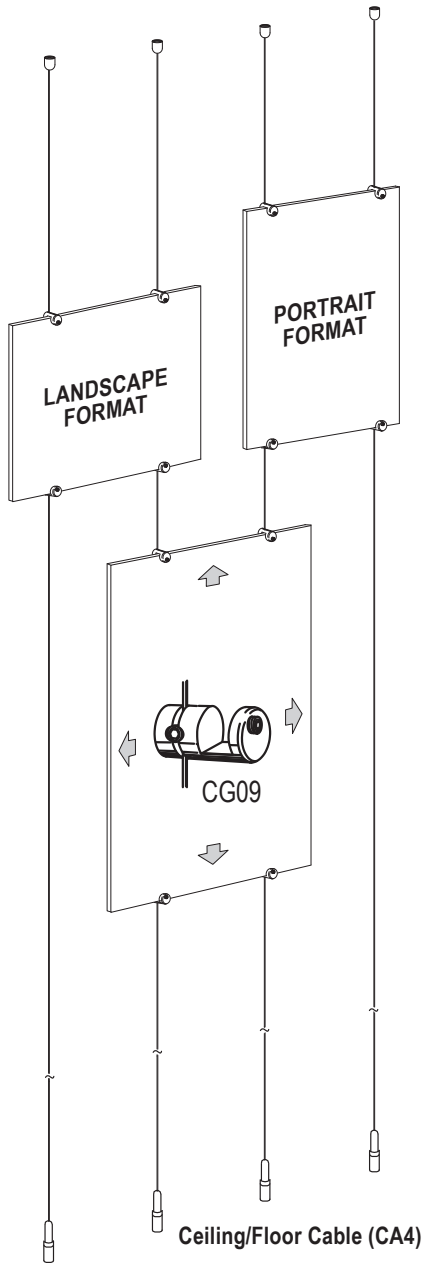

# 1.5mm Cable Display Systems - INSTALLATION GUIDELINES

Ceiling/Floor Cable (CA4)

Ceiling/Floor Cable (CA4)

Quick Fit Cable (CQQ)  
Channel Attachment

### Easy Access Pocket Portrait

Portrait pockets in 1/8" clear acrylic with polished edges. Design to take various poster, photos and documents. Also available in non-glare acrylic.

### "C" Shaped Easy Access Pocket

Poster display that has a decorative back panel which can be screen-printed with logos or text. Available in various sizes. Single or double sided.

### Glass or Acrylic Twin Panels

Poster display panel designed to fit graphics, prints, photos, or fine art reproductions between two pieces of clear acrylic or glass.