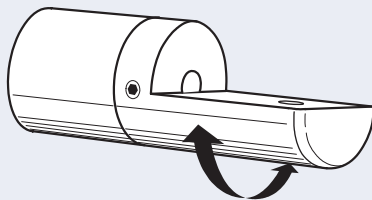

◀ WM05/L

MEDIUM LONG - takes no. 10 screw
Panel Hole Size 6mm (15/64")
Panel Thickness - Up to 6mm (15/64")
(WM05S - 6-20mm (15/64 - 25/32")
Diameter - 16mm (5/8")
Length - 40mm (1 - 37/64")

◀ WM15

LARGE 25 - takes no. 10 screw
Panel Hole Size 12mm (15/32")
Panel Thickness - 6-20mm (15/64" - 25/32")
Diameter - 25mm (63/64")
Length - 25mm (1")

◀ WM16

LARGE 50 - takes no. 10 screw
Panel Hole Size 12mm (15/32")
Panel Thickness - 6-20mm (15/64" - 25/32")
Diameter - 25mm (63/64")
Length - 50mm (2")

◀ WM17

LARGE 75 - takes no. 10 screw
Panel Hole Size 12mm (15/32")
Panel Thickness - 6-20mm (15/64" - 25/32")
Diameter - 25mm (63/64")
Length - 75mm (3")

◀ WM09

EDGE GRIP - takes no. 10 screw
Panel Thickness - 7mm (9/32")
Diameter - 16mm (5/8")
Length - 31mm (1-7/32")
Lock to any angle.

Panel & Shelf Supports - WALL MOUNTS

WM03
SHELF / PANEL SUPPORT

WM04
SHELF / PANEL SUPPORT

WM01
SHELF / PANEL SUPPORT

WM02
SHELF / PANEL SUPPORT

WM10
SHELF / PANEL SUPPORT

◀ **WM03**
SHELF / PANEL SUPPORT
For shelves up to 7mm (9/32") thick
Length - 16mm (5/8")
Spacing from wall - 5mm (13/64")