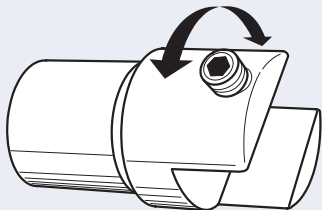

◀ WM05/L

MEDIUM LONG - takes no. 10 screw
Panel Hole Size 6mm (15/64")
Panel Thickness - Up to 6mm (15/64")
(WM05S - 6-20mm (15/64 - 25/32")
Diameter - 16mm (5/8")
Length - 40mm (1 - 37/64")

◀ WM15

LARGE 25 - takes no. 10 screw
Panel Hole Size 12mm (15/32")
Panel Thickness - 6-20mm (15/64" - 25/32")
Diameter - 25mm (63/64")
Length - 25mm (1")

◀ WM16

LARGE 50 - takes no. 10 screw
Panel Hole Size 12mm (15/32")
Panel Thickness - 6-20mm (15/64" - 25/32")
Diameter - 25mm (63/64")
Length - 50mm (2")

◀ WM17

LARGE 75 - takes no. 10 screw
Panel Hole Size 12mm (15/32")
Panel Thickness - 6-20mm (15/64" - 25/32")
Diameter - 25mm (63/64")
Length - 75mm (3")

◀ WM09

EDGE GRIP - takes no. 10 screw
Panel Thickness - 7mm (9/32")
Diameter - 16mm (5/8")
Length - 31mm (1-7/32")
Lock to any angle.

Panel & Shelf Supports - WALL MOUNTS

WM03
SHELF / PANEL SUPPORT

WM04
SHELF / PANEL SUPPORT

WM01
SHELF / PANEL SUPPORT

WM02
SHELF / PANEL SUPPORT

WM10
SHELF / PANEL SUPPORT

◀ **WM03**
SHELF / PANEL SUPPORT
For shelves up to 7mm (9/32") thick
Length - 16mm (5/8")
Spacing from wall - 5mm (13/64")