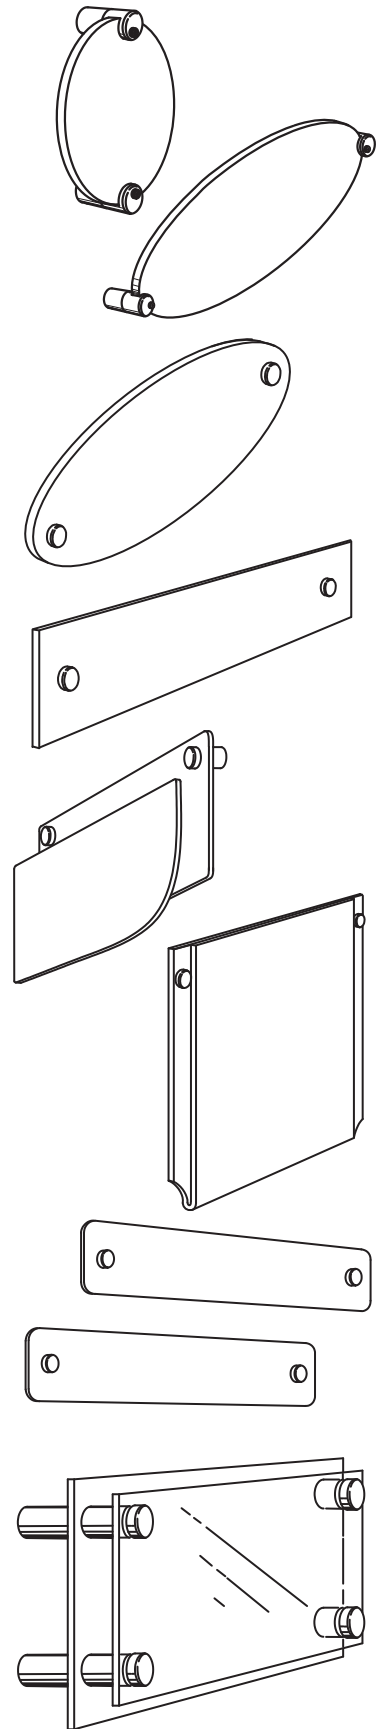

◀ WM12

SMALL - takes no. 6 screw -
Panel Hole Size 9mm (23/64")
Panel Thickness - Up to 12mm (15/32")
Diameter - 12mm (15/32")
Length - 20mm (25/32")

◀ WM05

MEDIUM SHORT - takes no. 10 screw
Panel Hole Size 6mm (15/64")
Panel Thickness - Up to 6mm (15/64")
(WM05S - 6-20mm (15/64 - 25/32")
Diameter - 16mm (5/8")
Length - 14mm (35/64")

◀ WM05/L

MEDIUM LONG - takes no. 10 screw
Panel Hole Size 6mm (15/64")
Panel Thickness - Up to 6mm (15/64")
(WM05S - 6-20mm (15/64 - 25/32")
Diameter - 16mm (5/8")
Length - 40mm (1 - 37/64")

◀ WM15

LARGE 25 - takes no. 10 screw
Panel Hole Size 12mm (15/32")
Panel Thickness - 6-20mm (15/64" - 25/32")
Diameter - 25mm (63/64")
Length - 25mm (1")

◀ WM16

LARGE 50 - takes no. 10 screw
Panel Hole Size 12mm (15/32")
Panel Thickness - 6-20mm (15/64" - 25/32")
Diameter - 25mm (63/64")
Length - 50mm (2")

◀ WM17

LARGE 75 - takes no. 10 screw
Panel Hole Size 12mm (15/32")
Panel Thickness - 6-20mm (15/64" - 25/32")
Diameter - 25mm (63/64")
Length - 75mm (3")

◀ WM09

EDGE GRIP - takes no. 10 screw
Panel Thickness - 7mm (9/32")
Diameter - 16mm (5/8")
Length - 31mm (1-7/32")
Lock to any angle.

Panel & Shelf Supports - WALL MOUNTS

WM03
SHELF / PANEL SUPPORT

WM04
SHELF / PANEL SUPPORT