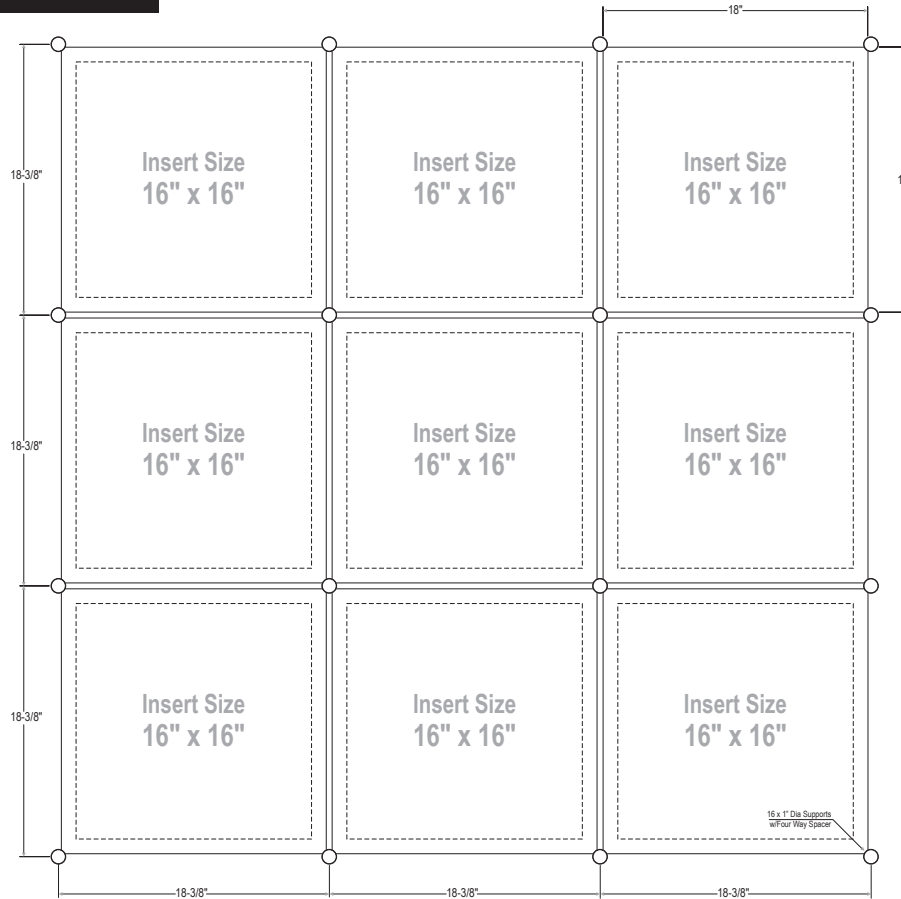

KASP-047

HARDWARE:

- WM15 - Panel Support (1" Dia. x 1" Length) (16 ea)
- WM20 - Four Way Spacer (16 ea)
- P19W - Screw Set for Wall Mounting (16 ea)

ACCESSORIES:

- 18ASP-1818 - 1/8" Clear Acrylic Back Panel (9 ea)
  Panel Size: 18" x 18"
- 18ASP-1818NG - 1/8" Non-Glare Front Panel (9 ea)
  Panel Size: 18" x 18"

***Poster Insert Size: 16" x 16"

Weight: 36.9 lbs