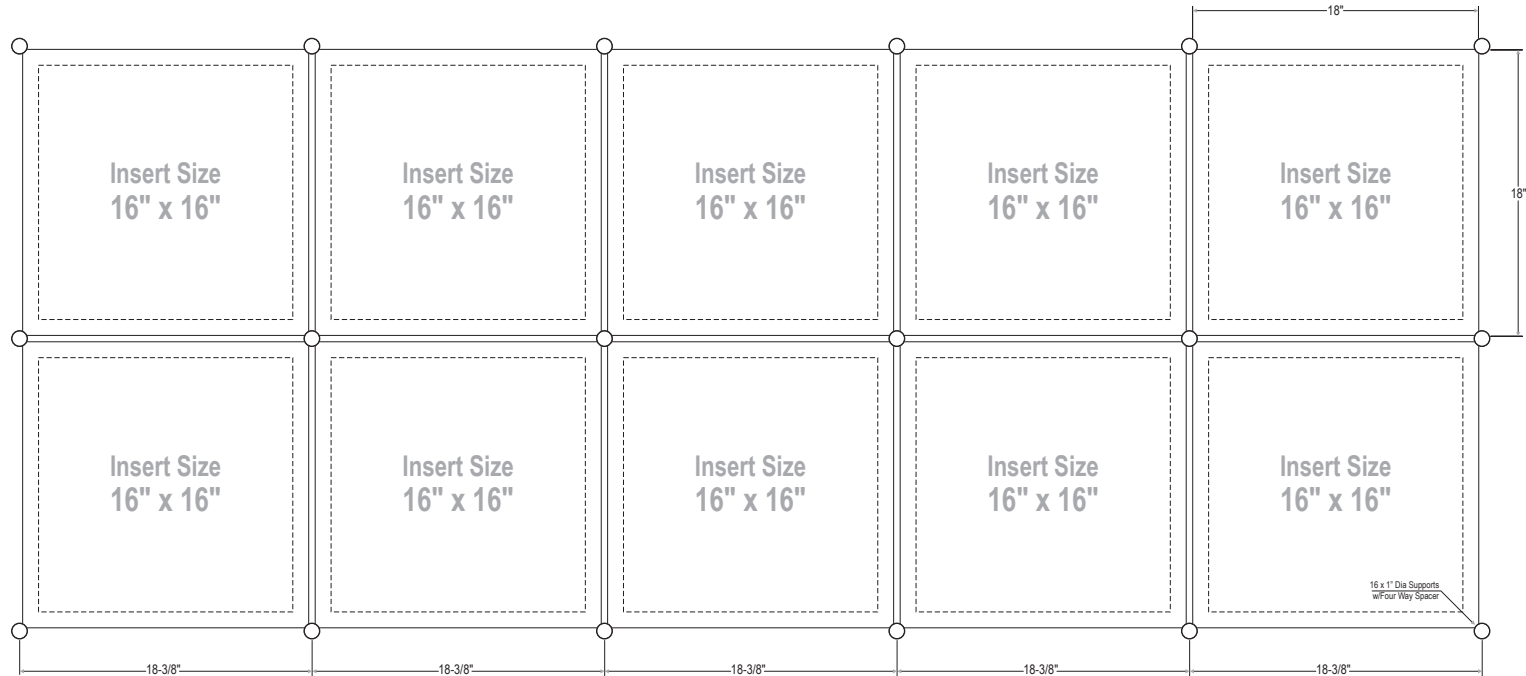

1/4" Thick Sandwich Frames

KASP-048

HARDWARE:

- WM15 - Panel Support (1" Dia. x 1" Length) (18 ea)
- WM20 - Four Way Spacer (18 ea)
- P19W - Screw Set for Wall Mounting (18 ea)

ACCESSORIES:

- 18ASP-1818 - 1/8" Clear Acrylic Back Panel (10 ea)
  Panel Size: 18" x 18"
- 18ASP-1818NG - 1/8" Non-Glare Front Panel (10 ea)
  Panel Size: 18" x 18"

***Poster Insert Size: 16" x 16"

Weight: 41.5 lbs

DRAWN BY IV		TITLE Frameless Poster Display Kits			DRWG REF. Display Kits - PDF
DATE 10/27/08	SCALE NTS	TYPE Wall Mounted Graphic Panels