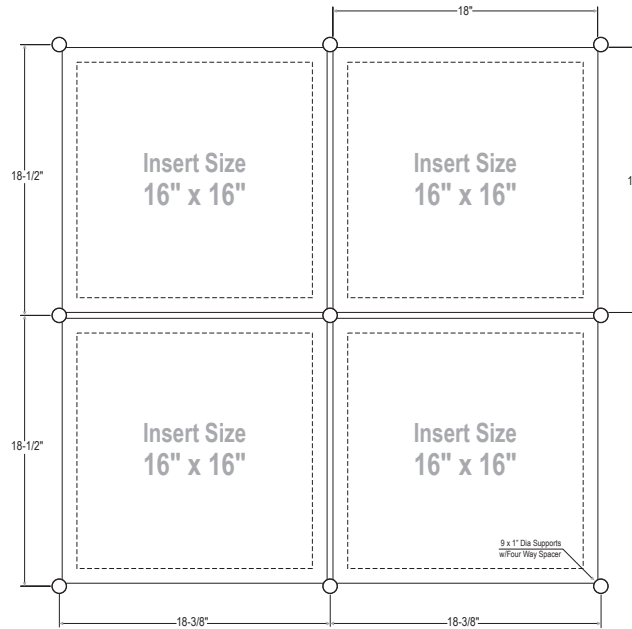

KASP-044

HARDWARE:

- WM15 - Panel Support (1" Dia. x 1" Length) (9 ea)
- WM20 - Four Way Spacer (9 ea)
- P19W - Screw Set for Wall Mounting (9 ea)

ACCESSORIES:

- 18ASP-1818 - 1/8" Clear Acrylic Back Panel (4 ea)
  Panel Size: 18" x 18"
- 18ASP-1818NG - 1/8" Non-Glare Front Panel (4 ea)
  Panel Size: 18" x 18"

***Poster Insert Size: 16" x 16"

Weight: 17.2 lbs

KASP-045

HARDWARE:

- WM15 - Panel Support (1" Dia. x 1" Length) (12 ea)
- WM20 - Four Way Spacer (12 ea)
- P19W - Screw Set for Wall Mounting (12 ea)

ACCESSORIES:

- 18ASP-1818 - 1/8" Clear Acrylic Back Panel (6 ea)
  Panel Size: 18" x 18"
- 18ASP-1818NG - 1/8" Non-Glare Front Panel (6 ea)
  Panel Size: 18" x 18"

***Poster Insert Size: 16" x 16"

Weight: 24.7 lbs