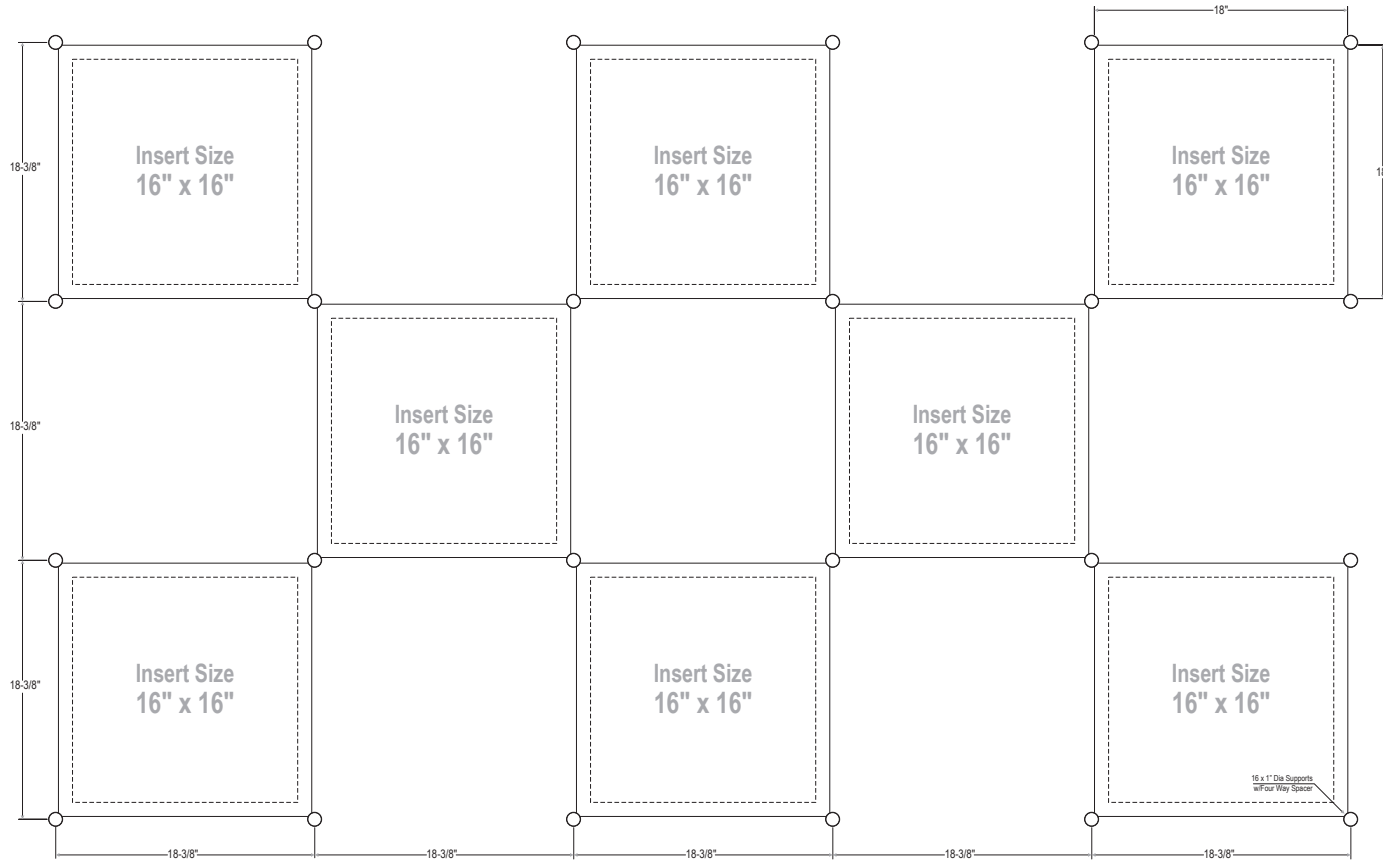

ACCESSORIES:

- 18ASP-1818 - 1/8" Clear Acrylic Back Panel (4 ea)
Panel Size: 18" x 18"
- 18ASP-1818NG - 1/8" Non-Glare Front Panel (4 ea)
Panel Size: 18" x 18"

***Poster Insert Size: 16" x 16"

Weight: 17.2 lbs

***Poster Insert Size: 16" x 16"

Weight: 24.7 lbs

1/4" Thick Sandwich Frames

KASP-046

HARDWARE:

- WM15 - Panel Support (1" Dia. x 1" Length) (24 ea)
- WM20 - Four Way Spacer (24 ea)
- P19W - Screw Set for Wall Mounting (24 ea)

ACCESSORIES:

- 18ASP-1818 - 1/8" Clear Acrylic Back Panel (8 ea)
Panel Size: 18" x 18"
- 18ASP-1818NG - 1/8" Non-Glare Front Panel (8 ea)
Panel Size: 18" x 18"

***Poster Insert Size: 16" x 16"

Weight: 36.2 lbs

ACCESSORIES:

- 18ASP-1818 - 1/8" Clear Acrylic Back Panel (9 ea)
Panel Size: 18" x 18"
- 18ASP-1818NG - 1/8" Non-Glare Front Panel (9 ea)
Panel Size: 18" x 18"

***Poster Insert Size: 16" x 16"

Weight: 36.9 lbs