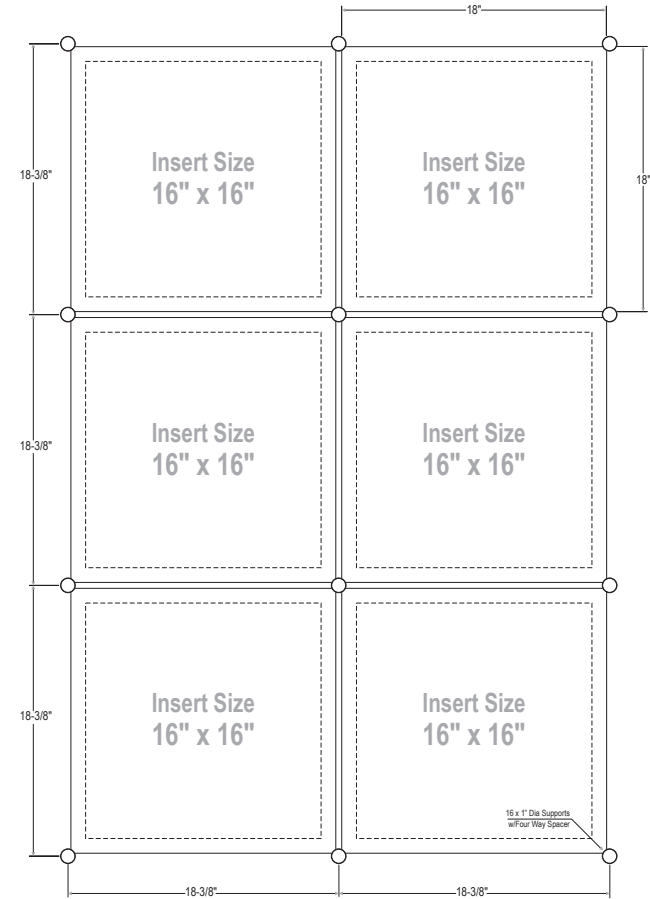

KASP-044

HARDWARE:

- WM15 - Panel Support (1" Dia. x 1" Length) (9 ea)
- WM20 - Four Way Spacer (9 ea)
- P19W - Screw Set for Wall Mounting (9 ea)

ACCESSORIES:

- 18ASP-1818 - 1/8" Clear Acrylic Back Panel (4 ea)
  Panel Size: 18" x 18"
- 18ASP-1818NG - 1/8" Non-Glare Front Panel (4 ea)
  Panel Size: 18" x 18"

***Poster Insert Size: 16" x 16"

Weight: 17.2 lbs

KASP-045

HARDWARE:

- WM15 - Panel Support (1" Dia. x 1" Length) (12 ea)
- WM20 - Four Way Spacer (12 ea)
- P19W - Screw Set for Wall Mounting (12 ea)

ACCESSORIES:

- 18ASP-1818 - 1/8" Clear Acrylic Back Panel (6 ea)
  Panel Size: 18" x 18"
- 18ASP-1818NG - 1/8" Non-Glare Front Panel (6 ea)
  Panel Size: 18" x 18"

***Poster Insert Size: 16" x 16"

Weight: 24.7 lbs