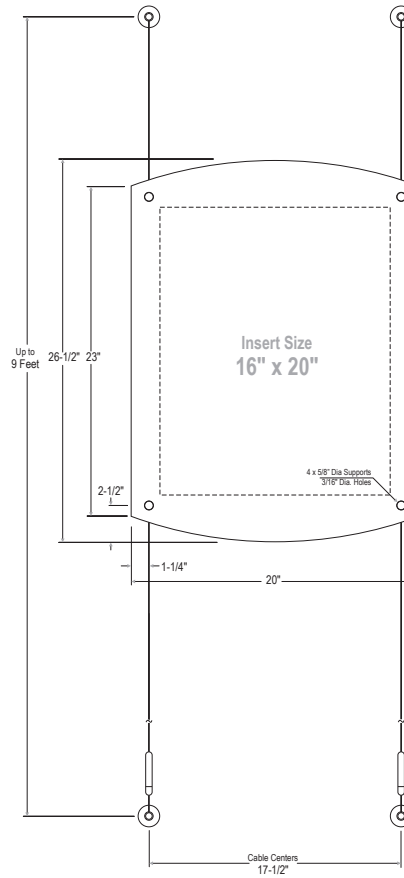

KASP-056

1/8" Non-Glare
1/4" Clear
3/8" Thick Sandwich Frames

HARDWARE:

- CWW - 9 Feet of Wall Mounted Cable Set (2 ea)
- CS13/S-3/8" - Panel Support w/Holes Single (4 ea)
- P19W - Screw Set for Wall Mounting (4 ea)
- 38CLIP - 3/8" Clear Clip (2 ea)

ACCESSORIES:

- 14ASP-2CR-1620/H/S - 1/4" Clear Acrylic Back Panel (1 ea)
  Panel Size: 20" x 26.5" / Arched Top & Bottom
- 18ASP-2CR-1620NG/H/S - 1/8" Non-Glare Front Panel (1 ea)
  Panel Size: 20" x 26.5" / Arched Top & Bottom

***Poster Insert Size: 16" x 20"

Weight: 11.2 lbs