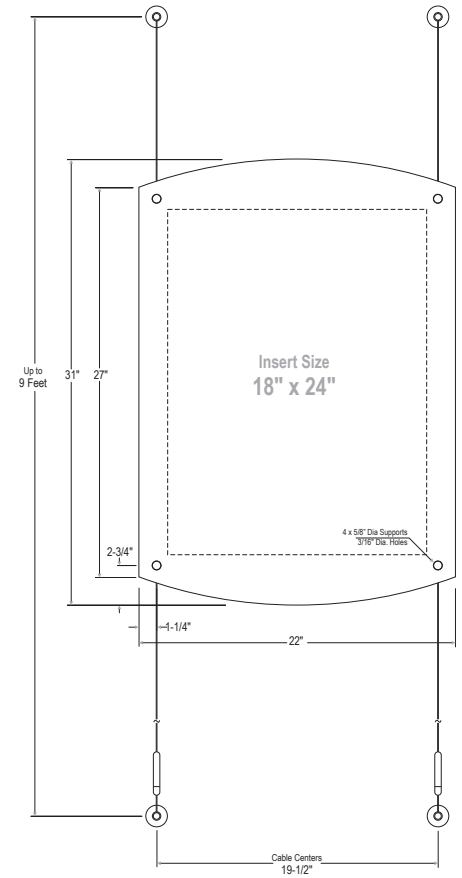

KASP-057

1/8" Non-Glare
1/4" Clear
3/8" Thick Sandwich Frames

HARDWARE:

- CWW - 9 Feet of Wall Mounted Cable Set (2 ea)
- CS13/S-3/8" - Panel Support w/Holes Single (4 ea)
- P19W - Screw Set for Wall Mounting (4 ea)
- 38CLIP - 3/8" Clear Clip (2 ea)

ACCESSORIES:

- 14ASP-2CR-1824/H/S - 1/4" Clear Acrylic Back Panel (1 ea)
  Panel Size: 22" x 31" / Arched Top & Bottom
- 18ASP-2CR-1824NG/H/S - 1/8" Non-Glare Front Panel (1 ea)
  Panel Size: 22" x 31" / Arched Top & Bottom

***Poster Insert Size: 18" x 24"

Weight: 12.8 lbs