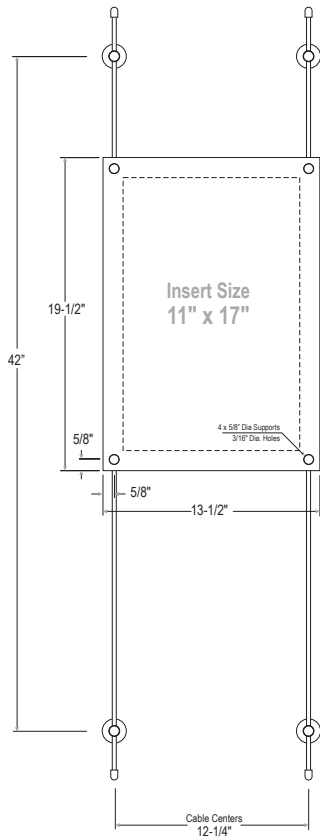

KASP-058

1/8" Non-Glare
1/8" Clear

1/4" Thick
Sandwich
Frames

HARDWARE:

- WM11- Rod Wall Fixing (4 ea)
- P01 - Base Plate (4 ea)
- R1500 - 6mm Dia. Rod ("Cut to 48") (2 ea)
- REC - Decorative End Cap for Rods (4 ea)
- RS13 - Panel Support w/Holes Single (4 ea)
- P19W - Screw Set for Wall Mounting (4 ea)

ACCESSORIES:

- 18ASP-W-1117 - 1/8" Clear Acrylic Back Panel (1 ea)
  Panel Size: 13.5" x 19.5"
- 18ASP-W-1117NG - 1/8" Non-Glare Front Panel (1 ea)
  Panel Size: 13.5" x 19.5"

***Poster Insert Size: 11" x 17"

Weight: 7.5 lbs

KASP-059

1/8" Non-Glare
1/4" Clear

3/8" Thick
Sandwich
Frames

HARDWARE:

- WM11- Rod Wall Fixing (4 ea)
- P01 - Base Plate (4 ea)
- R1500 - 6mm Dia. Rod ("Cut to 48") (2 ea)
- REC - Decorative End Cap for Rods (4 ea)
- CS13/S-3/8" - Panel Support w/Holes Single (4 ea)
- P19W - Screw Set for Wall Mounting (4 ea)
- 38CLIP - 3/8" Clear Clip (2 ea)

ACCESSORIES:

- 14ASP-W-1422 - 1/4" Clear Acrylic Back Panel (1 ea)
  Panel Size: 18" x 26"
- 18ASP-W-1422NG - 1/8" Non-Glare Front Panel (1 ea)
  Panel Size: 18" x 26"

***Poster Insert Size: 14" x 22"

Weight: 11.9 lbs

KASP-060

1/8" Non-Glare
1/4" Clear

3/8" Thick
Sandwich
Frames

HARDWARE:

- WM11- Rod Wall Fixing (4 ea)
- P01 - Base Plate (4 ea)
- R1500 - 6mm Dia. Rod ("Cut to 48") (2 ea)
- REC - Decorative End Cap for Rods (4 ea)
- CS13/S-3/8" - Panel Support w/Holes Single (4 ea)
- P19W - Screw Set for Wall Mounting (4 ea)
- 38CLIP - 3/8" Clear Clip (2 ea)

ACCESSORIES:

- 14ASP-W-1620 - 1/4" Clear Acrylic Back Panel (1 ea)
  Panel Size: 20" x 24"
- 18ASP-W-1620NG - 1/8" Non-Glare Front Panel (1 ea)
  Panel Size: 20" x 24"

***Poster Insert Size: 16" x 20"

Weight: 13.7 lbs

KASP-061

1/8" Non-Glare
1/4" Clear

3/8" Thick
Sandwich
Frames

HARDWARE:

- WM11- Rod Wall Fixing (4 ea)
- P01 - Base Plate (4 ea)
- R1500 - 6mm Dia. Rod ("Cut to 48") (2 ea)
- REC - Decorative End Cap for Rods (4 ea)
- CS13/S-3/8" - Panel Support w/Holes Single (4 ea)
- P19W - Screw Set for Wall Mounting (4 ea)
- 38CLIP - 3/8" Clear Clip (2 ea)

ACCESSORIES:

- 14ASP-W-1824 - 1/4" Clear Acrylic Back Panel (1 ea)
  Panel Size: 22" x 28"
- 18ASP-W-1824NG - 1/8" Non-Glare Front Panel (1 ea)
  Panel Size: 22" x 28"

***Poster Insert Size: 18" x 24"

Weight: 15.6 lbs