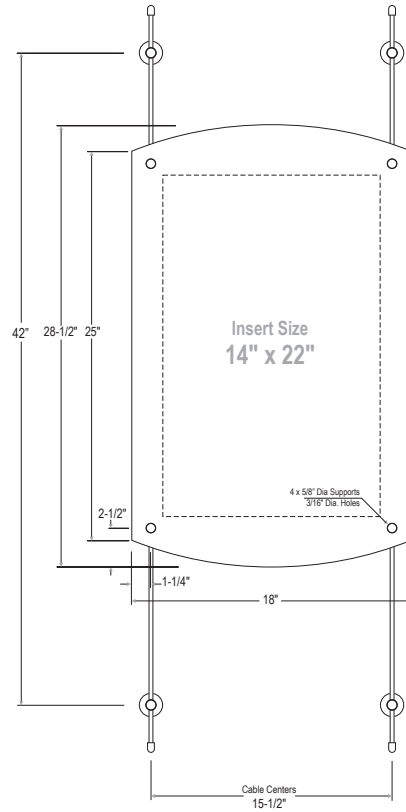

ACCESSORIES:

- 18ASP-W-1117 - 1/8" Clear Acrylic Back Panel (1 ea)
Panel Size: 13.5" x 19.5"
- 18ASP-W-1117NG - 1/8" Non-Glare Front Panel (1 ea)
Panel Size: 13.5" x 19.5"

***Poster Insert Size: 11" x 17"

ACCESSORIES:

- 14ASP-W-1422 - 1/4" Clear Acrylic Back Panel (1 ea)
Panel Size: 18" x 26"
- 18ASP-W-1422NG - 1/8" Non-Glare Front Panel (1 ea)
Panel Size: 18" x 26"

***Poster Insert Size: 14" x 22"

Weight: 11.9 lbs

ACCESSORIES:

- 14ASP-W-1620 - 1/4" Clear Acrylic Back Panel (1 ea)
Panel Size: 20" x 24"
- 18ASP-W-1620NG - 1/8" Non-Glare Front Panel (1 ea)
Panel Size: 20" x 24"

***Poster Insert Size: 16" x 20"

Weight: 13.7 lbs

ACCESSORIES:

- 14ASP-W-1824 - 1/4" Clear Acrylic Back Panel (1 ea)
Panel Size: 22" x 28"
- 18ASP-W-1824NG - 1/8" Non-Glare Front Panel (1 ea)
Panel Size: 22" x 28"

***Poster Insert Size: 18" x 24"

Weight: 15.6 lbs