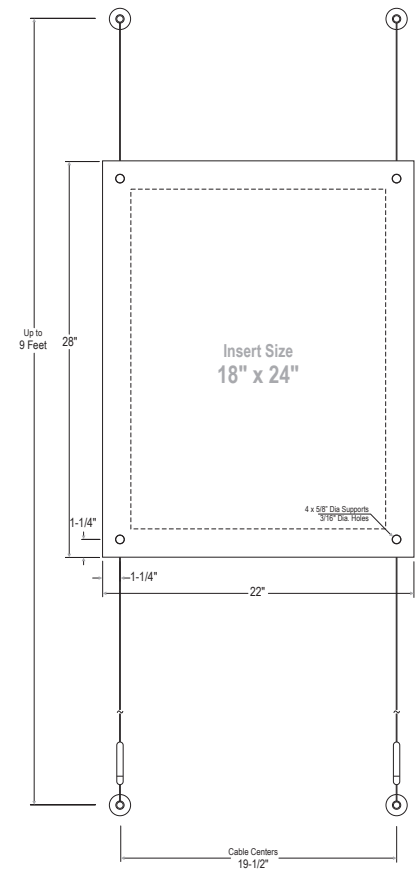

KASP-053

1/8" Non-Glare
1/4" Clear
3/8" Thick Sandwich Frames

HARDWARE:

- CWW - 9 Feet of Wall Mounted Cable Set (2 ea)
- CS13/S-3/8" - Panel Support w/Holes Single (4 ea)
- P19W - Screw Set for Wall Mounting (4 ea)
- 38CLIP - 3/8" Clear Clip (2 ea)

ACCESSORIES:

- 14ASP-W-1824 - 1/4" Clear Acrylic Back Panel (1 ea)
  Panel Size: 22" x 28"
- 18ASP-W-1824NG - 1/8" Non-Glare Front Panel (1 ea)
  Panel Size: 22" x 28"

***Poster Insert Size: 18" x 24"
(or up to 22" x 28" without clear border)

Weight: 12.5 lbs