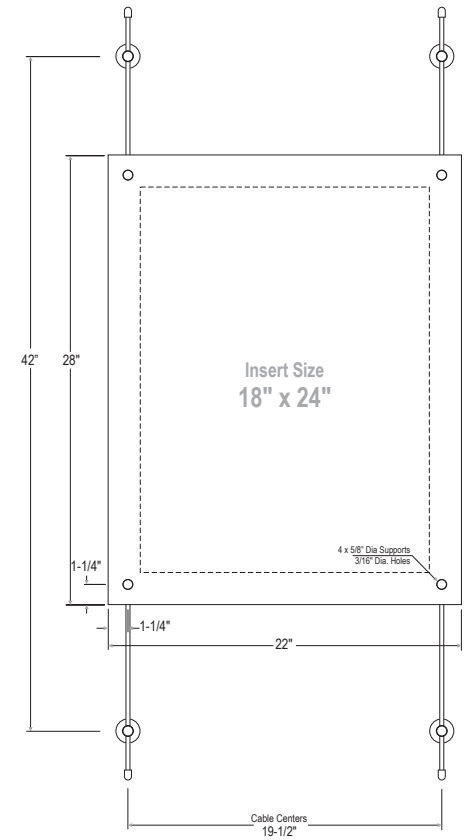

KASP-058

1/8" Non-Glare
1/8" Clear

1/4" Thick
Sandwich
Frames

HARDWARE:

- WM11- Rod Wall Fixing (4 ea)
- P01 - Base Plate (4 ea)
- R1500 - 6mm Dia. Rod ("Cut to 48") (2 ea)
- REC - Decorative End Cap for Rods (4 ea)
- RS13 - Panel Support w/Holes Single (4 ea)
- P19W - Screw Set for Wall Mounting (4 ea)

ACCESSORIES:

- 18ASP-W-1117 - 1/8" Clear Acrylic Back Panel (1 ea)
  Panel Size: 13.5" x 19.5"
- 18ASP-W-1117NG - 1/8" Non-Glare Front Panel (1 ea)
  Panel Size: 13.5" x 19.5"

***Poster Insert Size: 11" x 17"

Weight: 7.5 lbs

KASP-059

1/8" Non-Glare
1/4" Clear

3/8" Thick
Sandwich
Frames

HARDWARE:

- WM11- Rod Wall Fixing (4 ea)
- P01 - Base Plate (4 ea)
- R1500 - 6mm Dia. Rod ("Cut to 48") (2 ea)
- REC - Decorative End Cap for Rods (4 ea)
- CS13/S-3/8" - Panel Support w/Holes Single (4 ea)
- P19W - Screw Set for Wall Mounting (4 ea)
- 38CLIP - 3/8" Clear Clip (2 ea)

ACCESSORIES:

- 14ASP-W-1422 - 1/4" Clear Acrylic Back Panel (1 ea)
  Panel Size: 18" x 26"
- 18ASP-W-1422NG - 1/8" Non-Glare Front Panel (1 ea)
  Panel Size: 18" x 26"

***Poster Insert Size: 14" x 22"

Weight: 11.9 lbs

KASP-060

1/8" Non-Glare
1/4" Clear

3/8" Thick
Sandwich
Frames

HARDWARE:

- WM11- Rod Wall Fixing (4 ea)
- P01 - Base Plate (4 ea)
- R1500 - 6mm Dia. Rod ("Cut to 48") (2 ea)
- REC - Decorative End Cap for Rods (4 ea)
- CS13/S-3/8" - Panel Support w/Holes Single (4 ea)
- P19W - Screw Set for Wall Mounting (4 ea)
- 38CLIP - 3/8" Clear Clip (2 ea)

ACCESSORIES:

- 14ASP-W-1620 - 1/4" Clear Acrylic Back Panel (1 ea)
  Panel Size: 20" x 24"
- 18ASP-W-1620NG - 1/8" Non-Glare Front Panel (1 ea)
  Panel Size: 20" x 24"

***Poster Insert Size: 16" x 20"

Weight: 13.7 lbs

KASP-061

1/8" Non-Glare
1/4" Clear

3/8" Thick
Sandwich
Frames

HARDWARE:

- WM11- Rod Wall Fixing (4 ea)
- P01 - Base Plate (4 ea)
- R1500 - 6mm Dia. Rod ("Cut to 48") (2 ea)
- REC - Decorative End Cap for Rods (4 ea)
- CS13/S-3/8" - Panel Support w/Holes Single (4 ea)
- P19W - Screw Set for Wall Mounting (4 ea)
- 38CLIP - 3/8" Clear Clip (2 ea)

ACCESSORIES:

- 14ASP-W-1824 - 1/4" Clear Acrylic Back Panel (1 ea)
  Panel Size: 22" x 28"
- 18ASP-W-1824NG - 1/8" Non-Glare Front Panel (1 ea)
  Panel Size: 22" x 28"

***Poster Insert Size: 18" x 24"

Weight: 15.6 lbs