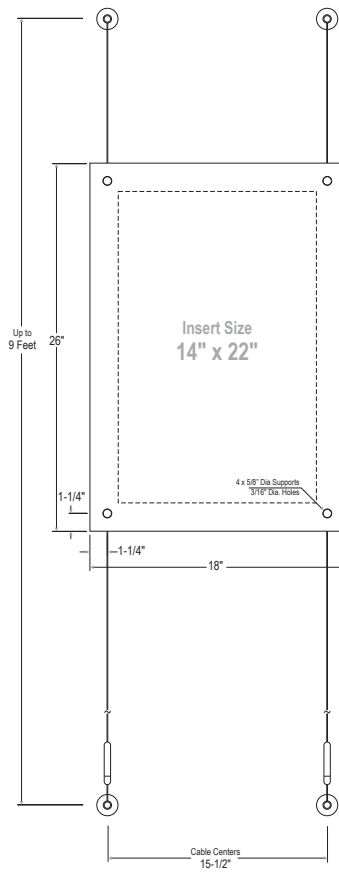

KASP-051

1/8" Non-Glare
1/4" Clear
3/8" Thick Sandwich Frames

HARDWARE:

- CWW - 9 Feet of Wall Mounted Cable Set (2 ea)
- CS13/S-3/8" - Panel Support w/Holes Single (4 ea)
- P19W - Screw Set for Wall Mounting (4 ea)
- 38CLIP - 3/8" Clear Clip (2 ea)

ACCESSORIES:

- 14ASP-W-1422 - 1/4" Clear Acrylic Back Panel (1 ea)
  Panel Size: 18" x 26"
- 18ASP-W-1422NG - 1/8" Non-Glare Front Panel (1 ea)
  Panel Size: 18" x 26"

***Poster Insert Size: 14" x 22"
(or up to 18" x 26" without clear border)

Weight: 9.1 lbs