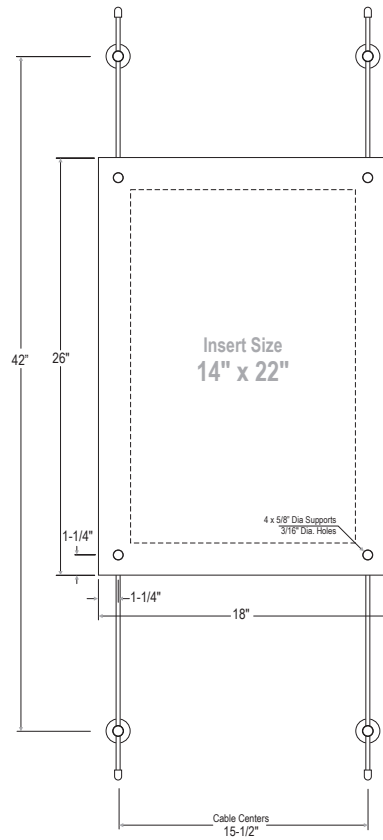

KASP-058

1/8" Non-Glare
1/8" Clear

1/4" Thick
Sandwich
Frames

HARDWARE:

- WM11- Rod Wall Fixing (4 ea)
- P01 - Base Plate (4 ea)
- R1500 - 6mm Dia. Rod ("Cut to 48") (2 ea)
- REC - Decorative End Cap for Rods (4 ea)
- RS13 - Panel Support w/Holes Single (4 ea)
- P19W - Screw Set for Wall Mounting (4 ea)

ACCESSORIES:

- 18ASP-W-1117 - 1/8" Clear Acrylic Back Panel (1 ea)
  Panel Size: 13.5" x 19.5"
- 18ASP-W-1117NG - 1/8" Non-Glare Front Panel (1 ea)
  Panel Size: 13.5" x 19.5"

***Poster Insert Size: 11" x 17"

Weight: 7.5 lbs

KASP-059

1/8" Non-Glare
1/4" Clear

3/8" Thick
Sandwich
Frames

HARDWARE:

- WM11- Rod Wall Fixing (4 ea)
- P01 - Base Plate (4 ea)
- R1500 - 6mm Dia. Rod ("Cut to 48") (2 ea)
- REC - Decorative End Cap for Rods (4 ea)
- CS13/S-3/8" - Panel Support w/Holes Single (4 ea)
- P19W - Screw Set for Wall Mounting (4 ea)
- 38CLIP - 3/8" Clear Clip (2 ea)

ACCESSORIES:

- 14ASP-W-1422 - 1/4" Clear Acrylic Back Panel (1 ea)
  Panel Size: 18" x 26"
- 18ASP-W-1422NG - 1/8" Non-Glare Front Panel (1 ea)
  Panel Size: 18" x 26"

***Poster Insert Size: 14" x 22"

Weight: 11.9 lbs

KASP-060

1/8" Non-Glare
1/4" Clear

3/8" Thick
Sandwich
Frames

HARDWARE:

- WM11- Rod Wall Fixing (4 ea)
- P01 - Base Plate (4 ea)
- R1500 - 6mm Dia. Rod ("Cut to 48") (2 ea)
- REC - Decorative End Cap for Rods (4 ea)
- CS13/S-3/8" - Panel Support w/Holes Single (4 ea)
- P19W - Screw Set for Wall Mounting (4 ea)
- 38CLIP - 3/8" Clear Clip (2 ea)

ACCESSORIES:

- 14ASP-W-1620 - 1/4" Clear Acrylic Back Panel (1 ea)
  Panel Size: 20" x 24"
- 18ASP-W-1620NG - 1/8" Non-Glare Front Panel (1 ea)
  Panel Size: 20" x 24"

***Poster Insert Size: 16" x 20"

Weight: 13.7 lbs

KASP-061

1/8" Non-Glare
1/4" Clear

3/8" Thick
Sandwich
Frames

HARDWARE:

- WM11- Rod Wall Fixing (4 ea)
- P01 - Base Plate (4 ea)
- R1500 - 6mm Dia. Rod ("Cut to 48") (2 ea)
- REC - Decorative End Cap for Rods (4 ea)
- CS13/S-3/8" - Panel Support w/Holes Single (4 ea)
- P19W - Screw Set for Wall Mounting (4 ea)
- 38CLIP - 3/8" Clear Clip (2 ea)

ACCESSORIES:

- 14ASP-W-1824 - 1/4" Clear Acrylic Back Panel (1 ea)
  Panel Size: 22" x 28"
- 18ASP-W-1824NG - 1/8" Non-Glare Front Panel (1 ea)
  Panel Size: 22" x 28"

***Poster Insert Size: 18" x 24"

Weight: 15.6 lbs