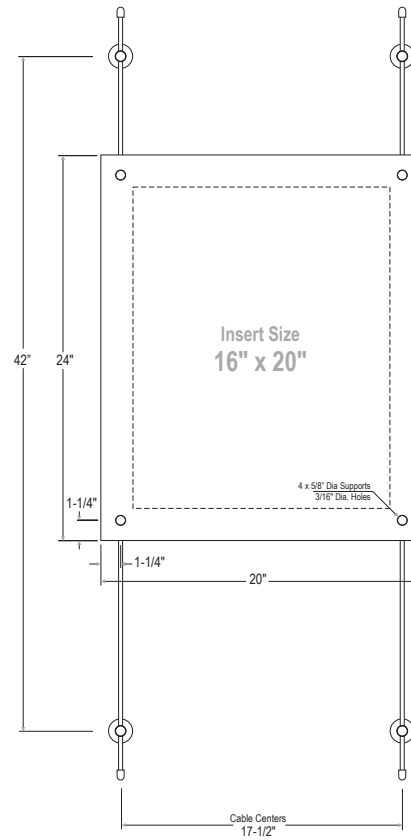

KASP-058

1/8" Non-Glare
1/8" Clear

1/4" Thick
Sandwich
Frames

HARDWARE:

- WM11- Rod Wall Fixing (4 ea)
- P01 - Base Plate (4 ea)
- R1500 - 6mm Dia. Rod ("Cut to 48") (2 ea)
- REC - Decorative End Cap for Rods (4 ea)
- RS13 - Panel Support w/Holes Single (4 ea)
- P19W - Screw Set for Wall Mounting (4 ea)

ACCESSORIES:

- 18ASP-W-1117 - 1/8" Clear Acrylic Back Panel (1 ea)
  Panel Size: 13.5" x 19.5"
- 18ASP-W-1117NG - 1/8" Non-Glare Front Panel (1 ea)
  Panel Size: 13.5" x 19.5"

***Poster Insert Size: 11" x 17"

Weight: 7.5 lbs

KASP-059

1/8" Non-Glare
1/4" Clear

3/8" Thick
Sandwich
Frames

HARDWARE:

- WM11- Rod Wall Fixing (4 ea)
- P01 - Base Plate (4 ea)
- R1500 - 6mm Dia. Rod ("Cut to 48") (2 ea)
- REC - Decorative End Cap for Rods (4 ea)
- CS13/S-3/8" - Panel Support w/Holes Single (4 ea)
- P19W - Screw Set for Wall Mounting (4 ea)
- 38CLIP - 3/8" Clear Clip (2 ea)

ACCESSORIES:

- 14ASP-W-1422 - 1/4" Clear Acrylic Back Panel (1 ea)
  Panel Size: 18" x 26"
- 18ASP-W-1422NG - 1/8" Non-Glare Front Panel (1 ea)
  Panel Size: 18" x 26"

***Poster Insert Size: 14" x 22"

Weight: 11.9 lbs

KASP-060

1/8" Non-Glare
1/4" Clear

3/8" Thick
Sandwich
Frames

HARDWARE:

- WM11- Rod Wall Fixing (4 ea)
- P01 - Base Plate (4 ea)
- R1500 - 6mm Dia. Rod ("Cut to 48") (2 ea)
- REC - Decorative End Cap for Rods (4 ea)
- CS13/S-3/8" - Panel Support w/Holes Single (4 ea)
- P19W - Screw Set for Wall Mounting (4 ea)
- 38CLIP - 3/8" Clear Clip (2 ea)

ACCESSORIES:

- 14ASP-W-1620 - 1/4" Clear Acrylic Back Panel (1 ea)
  Panel Size: 20" x 24"
- 18ASP-W-1620NG - 1/8" Non-Glare Front Panel (1 ea)
  Panel Size: 20" x 24"

***Poster Insert Size: 16" x 20"

Weight: 13.7 lbs

KASP-061

1/8" Non-Glare
1/4" Clear

3/8" Thick
Sandwich
Frames

HARDWARE:

- WM11- Rod Wall Fixing (4 ea)
- P01 - Base Plate (4 ea)
- R1500 - 6mm Dia. Rod ("Cut to 48") (2 ea)
- REC - Decorative End Cap for Rods (4 ea)
- CS13/S-3/8" - Panel Support w/Holes Single (4 ea)
- P19W - Screw Set for Wall Mounting (4 ea)
- 38CLIP - 3/8" Clear Clip (2 ea)

ACCESSORIES:

- 14ASP-W-1824 - 1/4" Clear Acrylic Back Panel (1 ea)
  Panel Size: 22" x 28"
- 18ASP-W-1824NG - 1/8" Non-Glare Front Panel (1 ea)
  Panel Size: 22" x 28"

***Poster Insert Size: 18" x 24"

Weight: 15.6 lbs