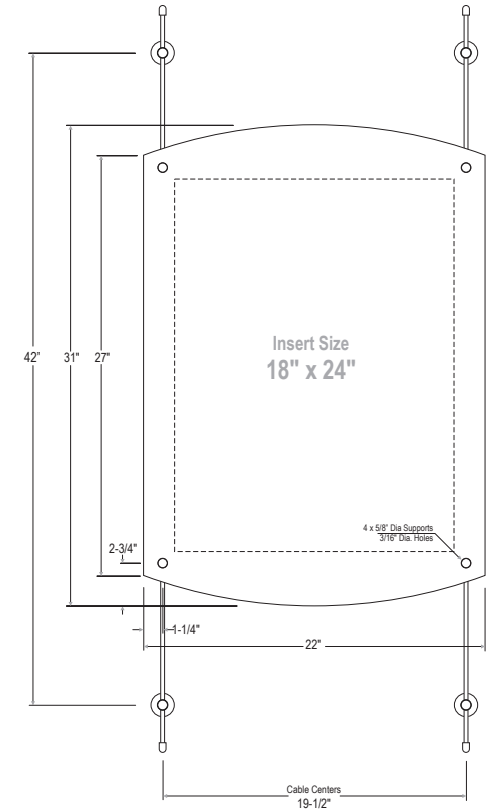

ACCESSORIES:

- 18ASP-W-1117 - 1/8" Clear Acrylic Back Panel (1 ea)
Panel Size: 13.5" x 19.5"
- 18ASP-W-1117NG - 1/8" Non-Glare Front Panel (1 ea)
Panel Size: 13.5" x 19.5"

***Poster Insert Size: 11" x 17"

ACCESSORIES:

- 14ASP-W-1422 - 1/4" Clear Acrylic Back Panel (1 ea)
Panel Size: 18" x 26"
- 18ASP-W-1422NG - 1/8" Non-Glare Front Panel (1 ea)
Panel Size: 18" x 26"

***Poster Insert Size: 14" x 22"

Weight: 11.9 lbs

ACCESSORIES:

- 14ASP-W-1620 - 1/4" Clear Acrylic Back Panel (1 ea)
Panel Size: 20" x 24"
- 18ASP-W-1620NG - 1/8" Non-Glare Front Panel (1 ea)
Panel Size: 20" x 24"

***Poster Insert Size: 16" x 20"

Weight: 13.7 lbs

ACCESSORIES:

- 14ASP-W-1824 - 1/4" Clear Acrylic Back Panel (1 ea)
Panel Size: 22" x 28"
- 18ASP-W-1824NG - 1/8" Non-Glare Front Panel (1 ea)
Panel Size: 22" x 28"

***Poster Insert Size: 18" x 24"

Weight: 15.6 lbs