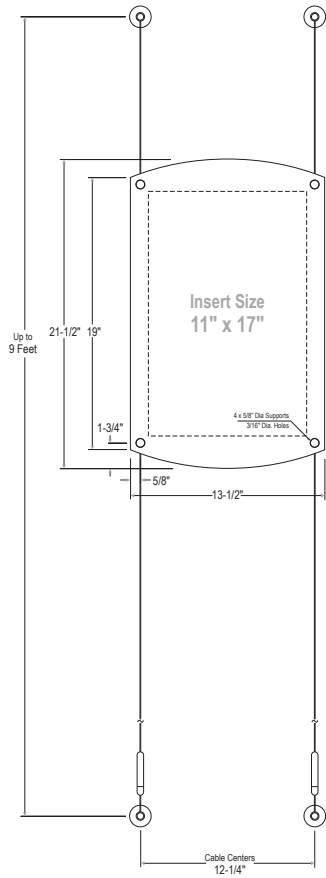

Frameless Poster Display Kits

KASP054 - KASP057

KASP-054

1/8" Non-Glare
1/8" Clear
1/4" Thick Sandwich Frames

HARDWARE:

- CWW - 9 Feet of Wall Mounted Cable Set (2 ea)
- CS13 - Panel Support w/Holes Single (4 ea)
- P19W - Screw Set for Wall Mounting (4 ea)

ACCESSORIES:

- 18ASP-2CR-1117/H - 1/8" Clear Acrylic Back Panel (1 ea)
  Panel Size: 13.5" x 21.5" / Arched Top & Bottom
- 18ASP-2CR-1117NG/H - 1/8" Non-Glare Front Panel (1 ea)
  Panel Size: 13.5" x 21.5" / Arched Top & Bottom

***Poster Insert Size: 11" x 17"

Weight: 5.4 lbs