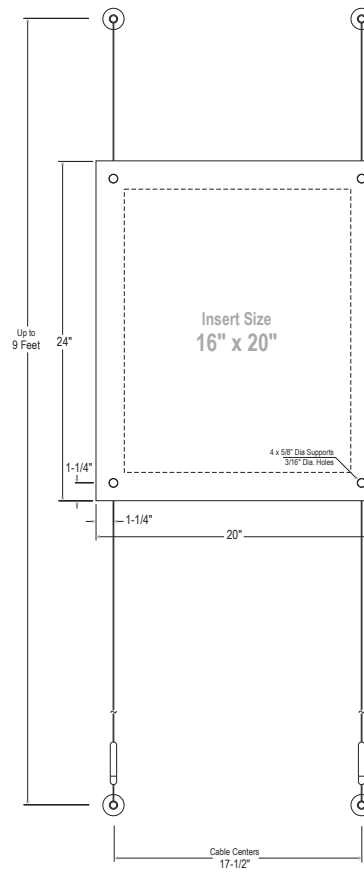

KASP-052

1/8" Non-Glare
1/4" Clear
3/8" Thick Sandwich Frames

HARDWARE:

- CWW - 9 Feet of Wall Mounted Cable Set (2 ea)
- CS13/S-3/8" - Panel Support w/Holes Single (4 ea)
- P19W - Screw Set for Wall Mounting (4 ea)
- 38CLIP - 3/8" Clear Clip (2 ea)

ACCESSORIES:

- 14ASP-W-1620 - 1/4" Clear Acrylic Back Panel (1 ea)
  Panel Size: 20" x 24"
- 18ASP-W-1620NG - 1/8" Non-Glare Front Panel (1 ea)
  Panel Size: 20" x 24"

***Poster Insert Size: 16" x 20"
(or up to 20" x 24" without clear border)

Weight: 10.4 lbs