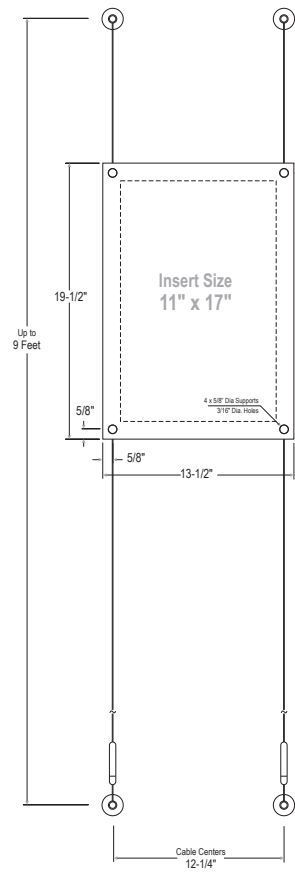

KASP-050

1/8" Non-Glare
1/8" Clear
1/4" Thick Sandwich Frames

HARDWARE:

- CWW - 9 Feet of Wall Mounted Cable Set (2 ea)
- CS13 - Panel Support w/Holes Single (4 ea)
- P19W - Screw Set for Wall Mounting (4 ea)

ACCESSORIES:

- 18ASP-W-1117 - 1/8" Clear Acrylic Back Panel (1 ea)
  Panel Size: 13.5" x 19.5"
- 18ASP-W-1117NG - 1/8" Non-Glare Front Panel (1 ea)
  Panel Size: 13.5" x 19.5"

***Poster Insert Size: 11" x 17"

Weight: 5.2 lbs