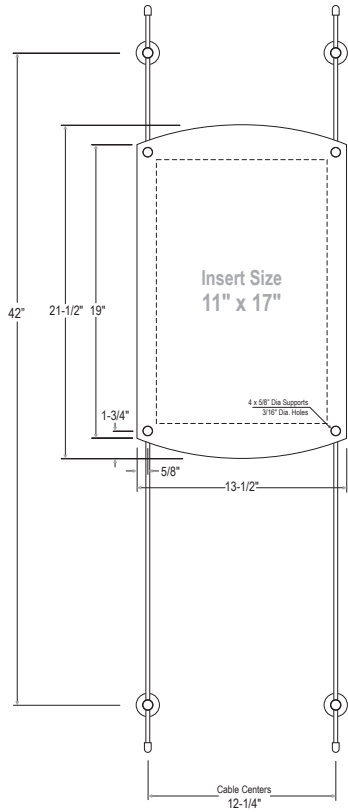

ACCESSORIES:

- 18ASP-W-1117 - 1/8" Clear Acrylic Back Panel (1 ea)
Panel Size: 13.5" x 19.5"
- 18ASP-W-1117NG - 1/8" Non-Glare Front Panel (1 ea)
Panel Size: 13.5" x 19.5"

***Poster Insert Size: 11" x 17"

ACCESSORIES:

- 14ASP-W-1422 - 1/4" Clear Acrylic Back Panel (1 ea)
Panel Size: 18" x 26"
- 18ASP-W-1422NG - 1/8" Non-Glare Front Panel (1 ea)
Panel Size: 18" x 26"

***Poster Insert Size: 14" x 22"

Weight: 11.9 lbs

ACCESSORIES:

- 14ASP-W-1620 - 1/4" Clear Acrylic Back Panel (1 ea)
Panel Size: 20" x 24"
- 18ASP-W-1620NG - 1/8" Non-Glare Front Panel (1 ea)
Panel Size: 20" x 24"

***Poster Insert Size: 16" x 20"

Weight: 13.7 lbs

ACCESSORIES:

- 14ASP-W-1824 - 1/4" Clear Acrylic Back Panel (1 ea)
Panel Size: 22" x 28"
- 18ASP-W-1824NG - 1/8" Non-Glare Front Panel (1 ea)
Panel Size: 22" x 28"

***Poster Insert Size: 18" x 24"

Weight: 15.6 lbs