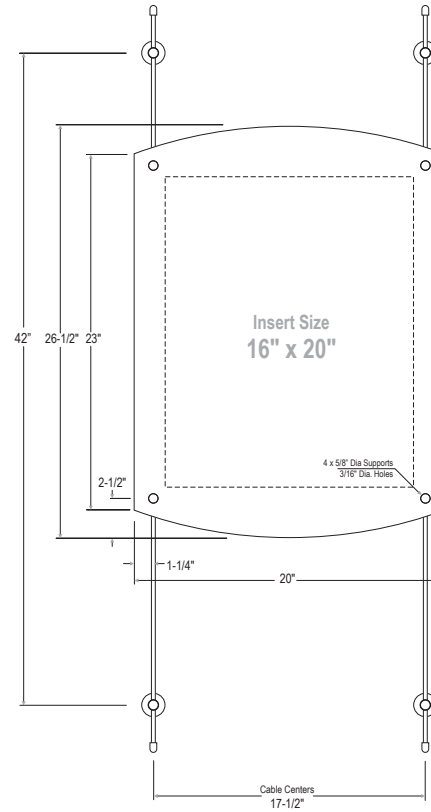

ACCESSORIES:

- 18ASP-W-1117 - 1/8" Clear Acrylic Back Panel (1 ea)
Panel Size: 13.5" x 19.5"
- 18ASP-W-1117NG - 1/8" Non-Glare Front Panel (1 ea)
Panel Size: 13.5" x 19.5"

***Poster Insert Size: 11" x 17"

ACCESSORIES:

- 14ASP-W-1422 - 1/4" Clear Acrylic Back Panel (1 ea)
Panel Size: 18" x 26"
- 18ASP-W-1422NG - 1/8" Non-Glare Front Panel (1 ea)
Panel Size: 18" x 26"

***Poster Insert Size: 14" x 22"

Weight: 11.9 lbs

ACCESSORIES:

- 14ASP-W-1620 - 1/4" Clear Acrylic Back Panel (1 ea)
Panel Size: 20" x 24"
- 18ASP-W-1620NG - 1/8" Non-Glare Front Panel (1 ea)
Panel Size: 20" x 24"

***Poster Insert Size: 16" x 20"

Weight: 13.7 lbs

ACCESSORIES:

- 14ASP-W-1824 - 1/4" Clear Acrylic Back Panel (1 ea)
Panel Size: 22" x 28"
- 18ASP-W-1824NG - 1/8" Non-Glare Front Panel (1 ea)
Panel Size: 22" x 28"

***Poster Insert Size: 18" x 24"

Weight: 15.6 lbs