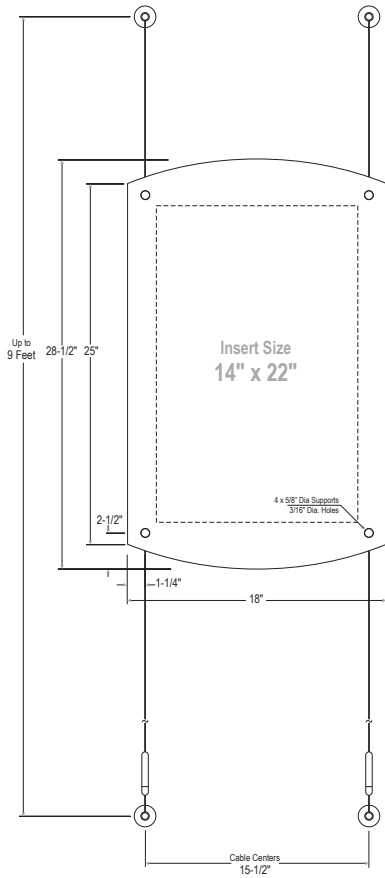

KASP-055

1/8" Non-Glare
1/4" Clear
3/8" Thick Sandwich Frames

HARDWARE:

- CWW - 9 Feet of Wall Mounted Cable Set (2 ea)
- CS13/S-3/8" - Panel Support w/Holes Single (4 ea)
- P19W - Screw Set for Wall Mounting (4 ea)
- 38CLIP - 3/8" Clear Clip (2 ea)

ACCESSORIES:

- 14ASP-2CR-1422/H/S - 1/4" Clear Acrylic Back Panel (1 ea)
  Panel Size: 18" x 28.5" / Arched Top & Bottom
- 18ASP-2CR-1422NG/H/S - 1/8" Non-Glare Front Panel (1 ea)
  Panel Size: 18" x 28.5" / Arched Top & Bottom

***Poster Insert Size: 14" x 22"

Weight: 10.9 lbs