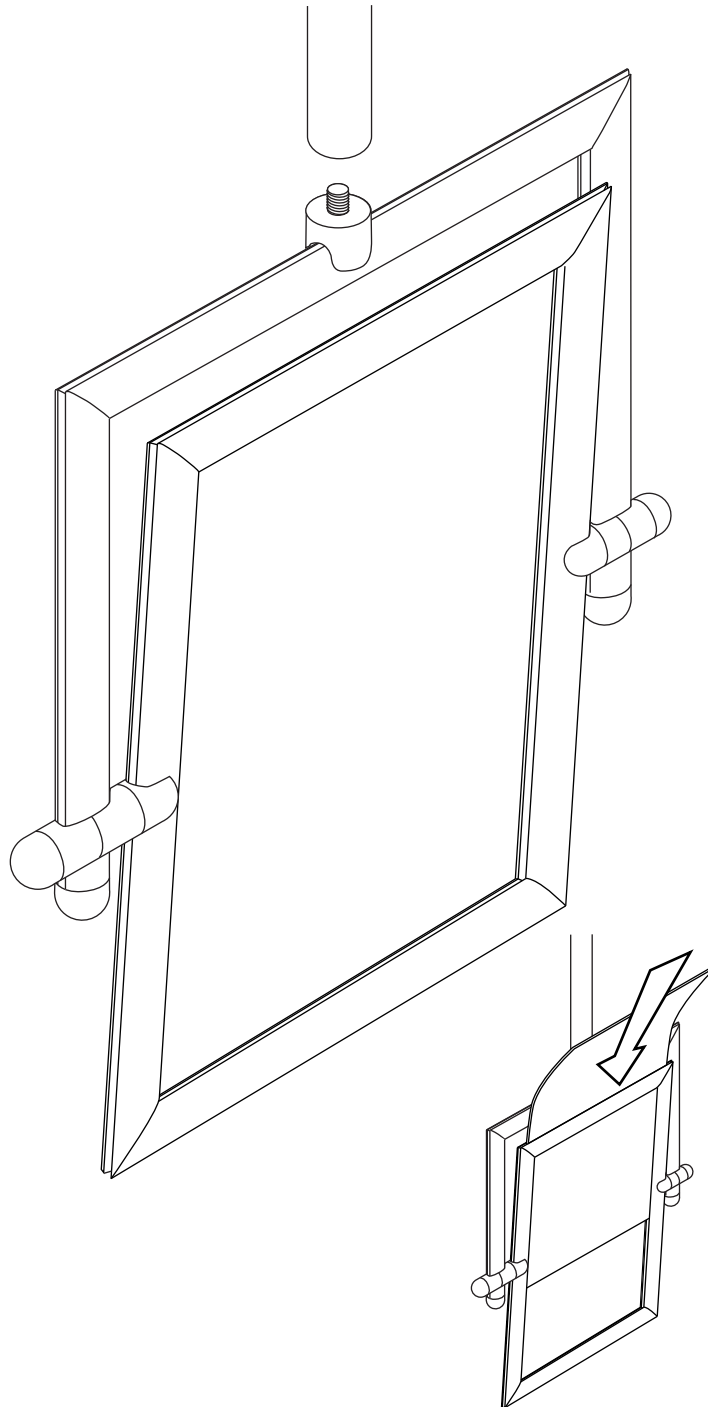

# AnoFrame SwivelMount assembly

with Various Bases

## Steps

## Parts

3", 6" or 36"  
Pole

Ceiling  
Anchor

15-0441

Magnetic  
Base

15-0411

Weighted  
Base

15-0431