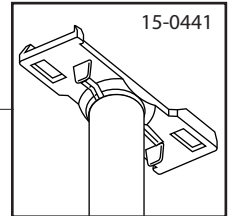

## Parts

3", 6" or 36"  
Pole

Ceiling  
Anchor

15-0441

Magnetic  
Base

15-0411

Weighted  
Base

15-0431