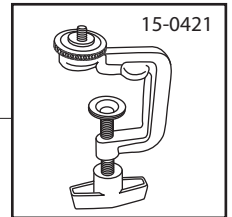

## Parts

3", 6" or 36"  
Pole

Ceiling  
Anchor

15-0441

Magnetic  
Base

15-0411

Weighted  
Base

15-0431

Clamp Base

15-0421

Screw Base

15-0451