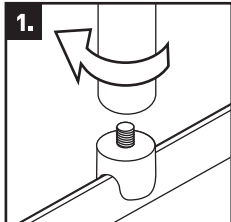

## Parts

3", 6" or 36"  
Pole

Ceiling  
Anchor

15-0441

Magnetic  
Base

15-0411

Weighted  
Base

15-0431